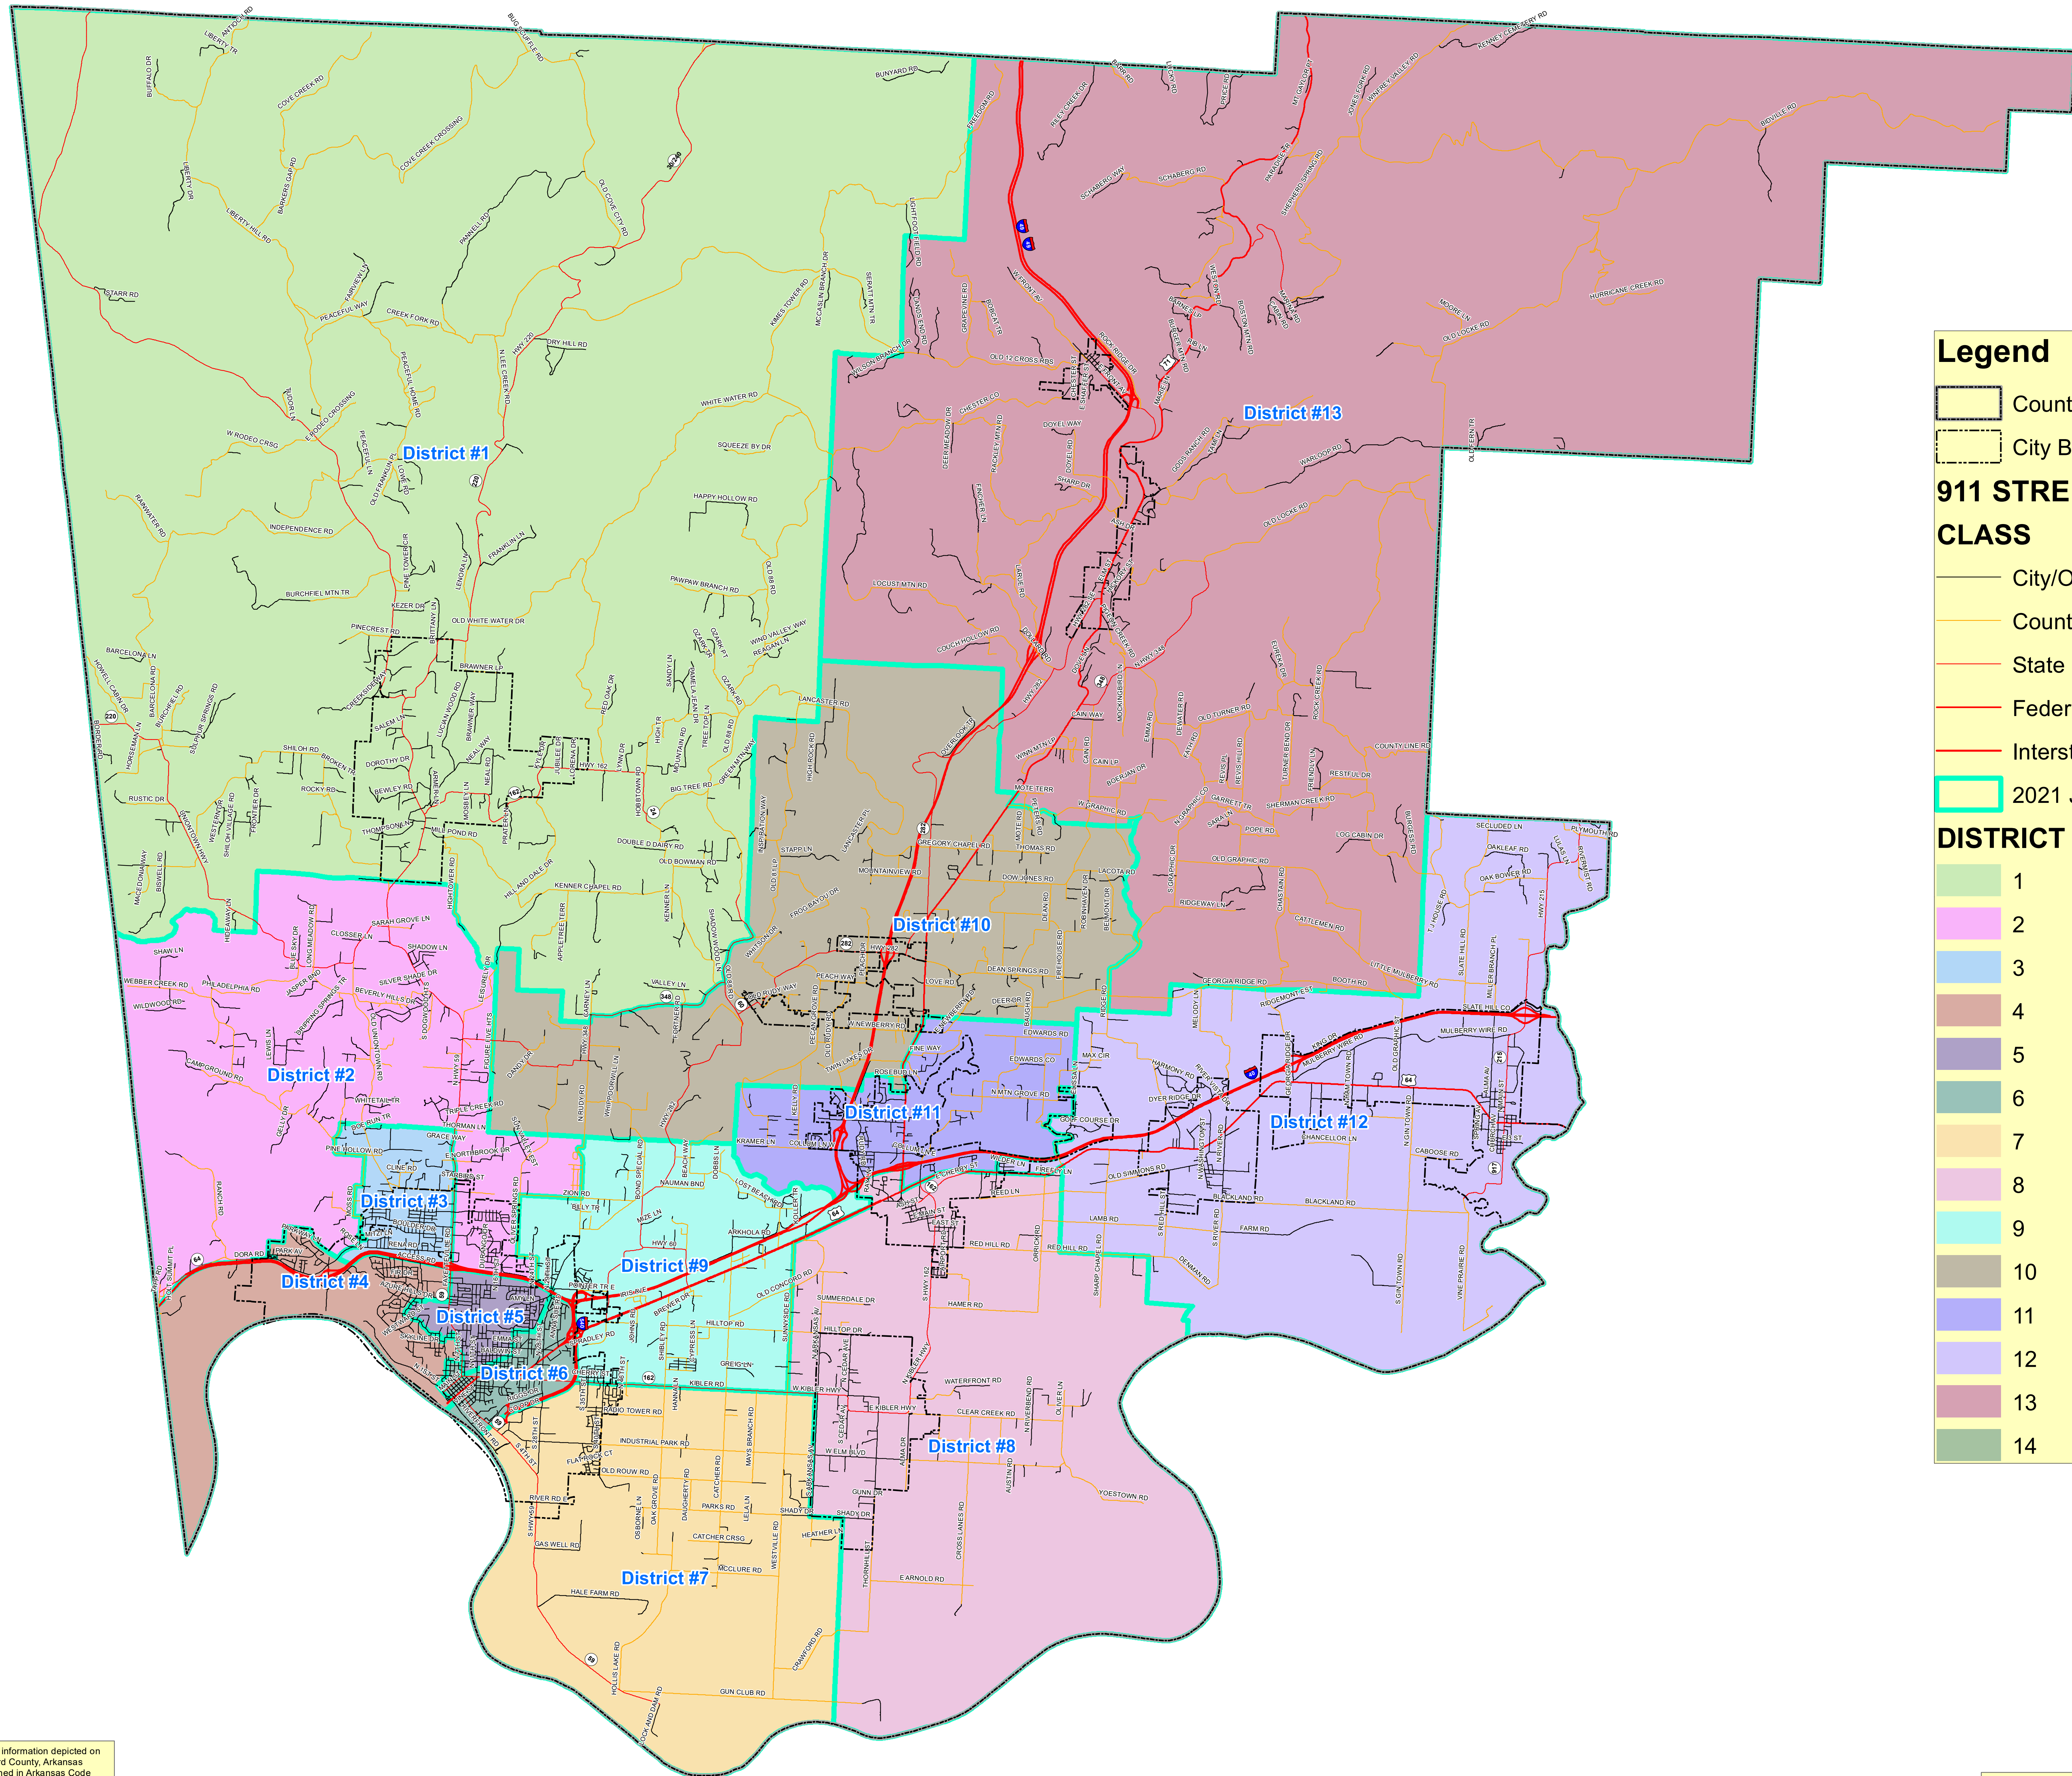

Crawford County JP Districts

Legend

- County Boundary
- City Boundary

911 STREETS 01-07-2022

CLASS

- City/Other
- County
- State
- Federal
- Interstate
- 2021 JP District Boundaries

DISTRICT

- 1
- 2
- 3
- 4
- 5
- 6
- 7
- 8
- 9
- 10
- 11
- 12
- 13
- 14

Prepared & printed by the
Crawford County Assessor's Office
11:22 AM Thursday, May 26, 2022